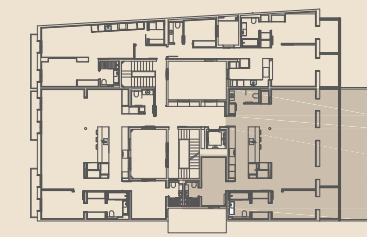

EXTERNAL NET SURFACE ..... **5,10 m<sup>2</sup>**  
Balcony ..... **5,10 m<sup>2</sup>**

APPLIANCES

- Fridge - Freezer
- Washing Machine - Drying Machine
- Dish Washer
- Microwave / Oven
- Aerothermia

PLAN: **TYPOLOGY V1B** A3 1:100  
**FIRST, SECOND AND THIRD FLOOR** A1 1:50

EXTERNAL NET SURFACE  
Terrace ..... **38,23 m<sup>2</sup>**

APPLIANCES

- Fridge - Freezer
- Washing Machine - Drying Machine
- Dish Washer
- Microwave / Oven
- Aerothermia

PLAN: **TYPOLOGY V2A** Scale: **A3 1:100**  
**MAIN FLOOR** **A1 1:50**