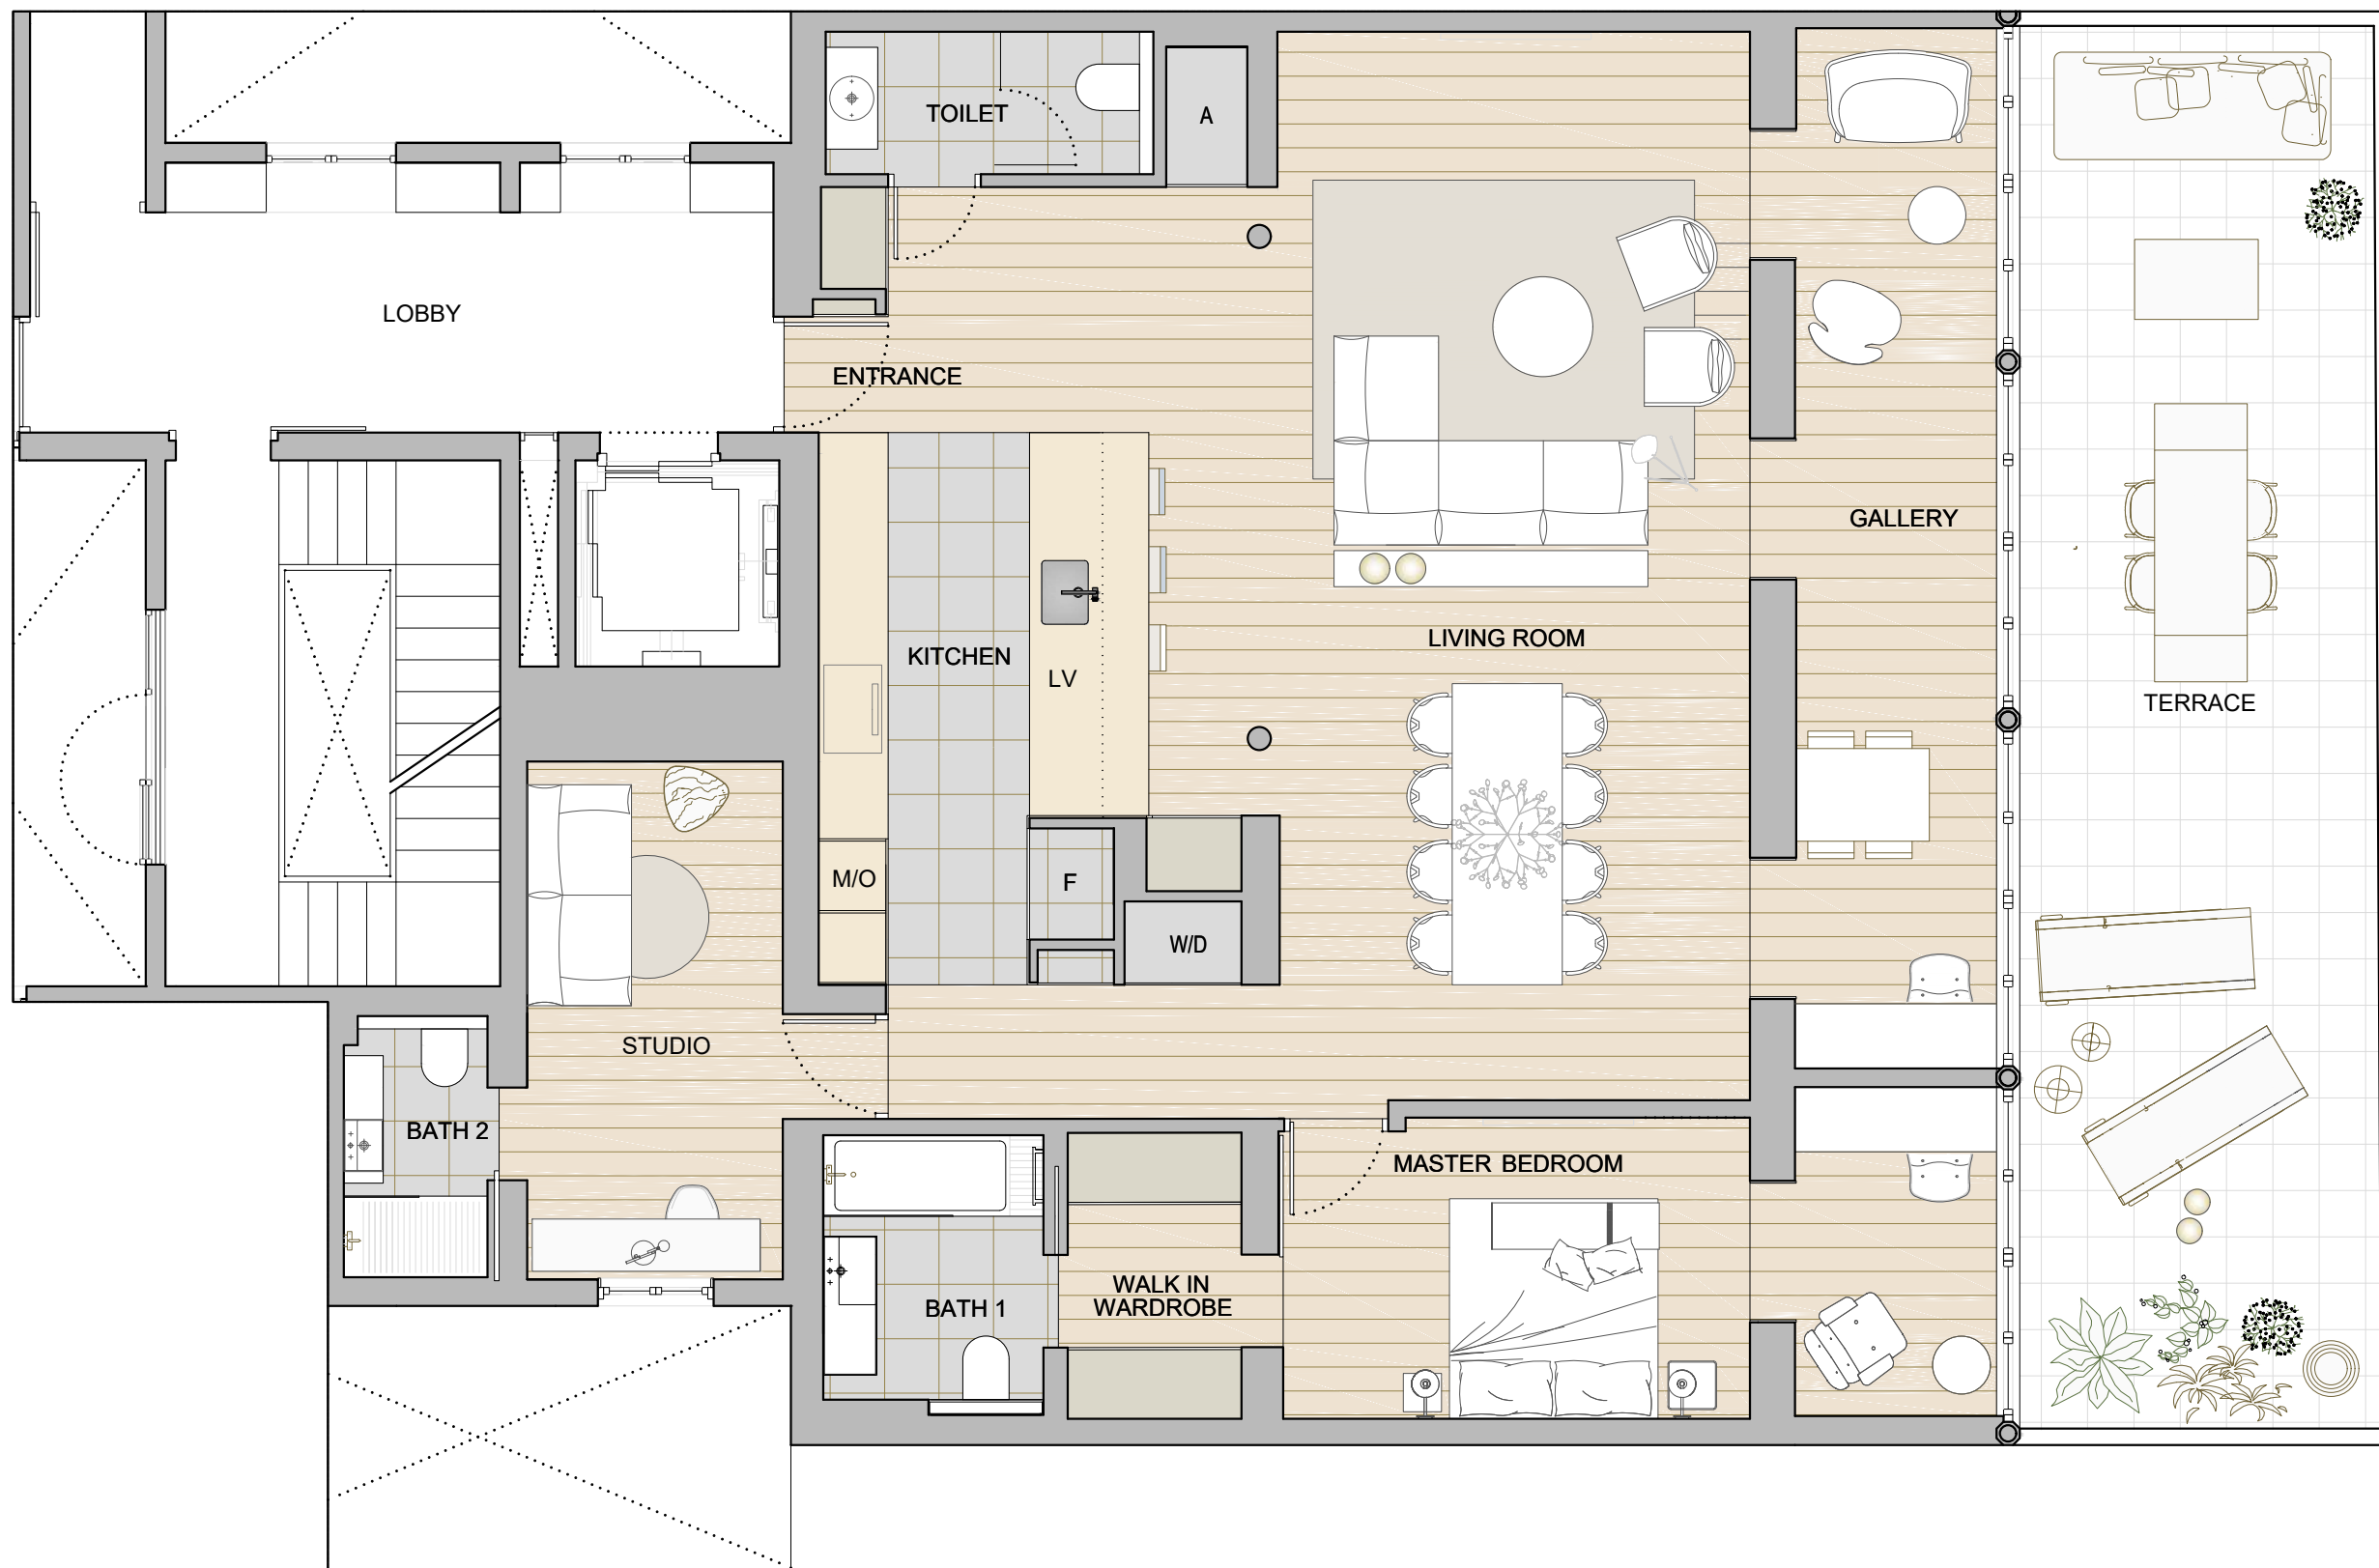

EXTERNAL NET SURFACE ..... **5,10 m<sup>2</sup>**  
Balcony ..... **5,10 m<sup>2</sup>**

APPLIANCES

- Fridge - Freezer
- Washing Machine - Drying Machine
- Dish Washer
- Microwave / Oven
- Aerothermia

PLAN: **TYPOLOGY V1B** A3 1:100  
**FIRST, SECOND AND THIRD FLOOR** A1 1:50

**RAMBLA  
CATALUNYA**  
107-109

MAIN FLOOR SURFACES

Surfaces

TYPOLOGY **V2a**

INTERNAL GROSS SURFACE ..... **150,02 m<sup>2</sup>**  
EXTERNAL GROSS SURFACE ..... **40,35 m<sup>2</sup>**

INTERNAL NET SURFACE ..... **127,28 m<sup>2</sup>**  
Living room - Dining room ..... **49,29 m<sup>2</sup>**  
Kitchen ..... **20,96 m<sup>2</sup>**  
Master Bedroom ..... **19,88 m<sup>2</sup>**  
Studio ..... **10,86 m<sup>2</sup>**  
Bath 1 ..... **3,33 m<sup>2</sup>**  
Bath 2 ..... **4,58 m<sup>2</sup>**  
Bath 3 ..... **2,76 m<sup>2</sup>**  
Gallery ..... **15,62 m<sup>2</sup>**

EXTERNAL NET SURFACE  
Terrace ..... **38,23 m<sup>2</sup>**

APPLIANCES

- Fridge - Freezer
- Washing Machine - Drying Machine
- Dish Washer
- Microwave / Oven
- Aerothermia

PLAN: **TYPOLOGY V2A** Scale: **A3 1:100**  
**MAIN FLOOR** **A1 1:50**