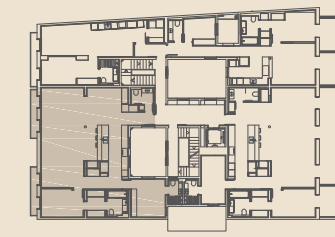

EXTERNAL NET SURFACE ..... **5,10m<sup>2</sup>**  
Balcony ..... **5,10m<sup>2</sup>**

APPLIANCES

- Fridge - Freezer
- Washing Machine - Drying Machine
- Dish Washer
- Microwave / Oven
- Aerothermia

PLAN: TYOLOGY V1A A3 1:100  
MAIN FLOOR A1 1:50