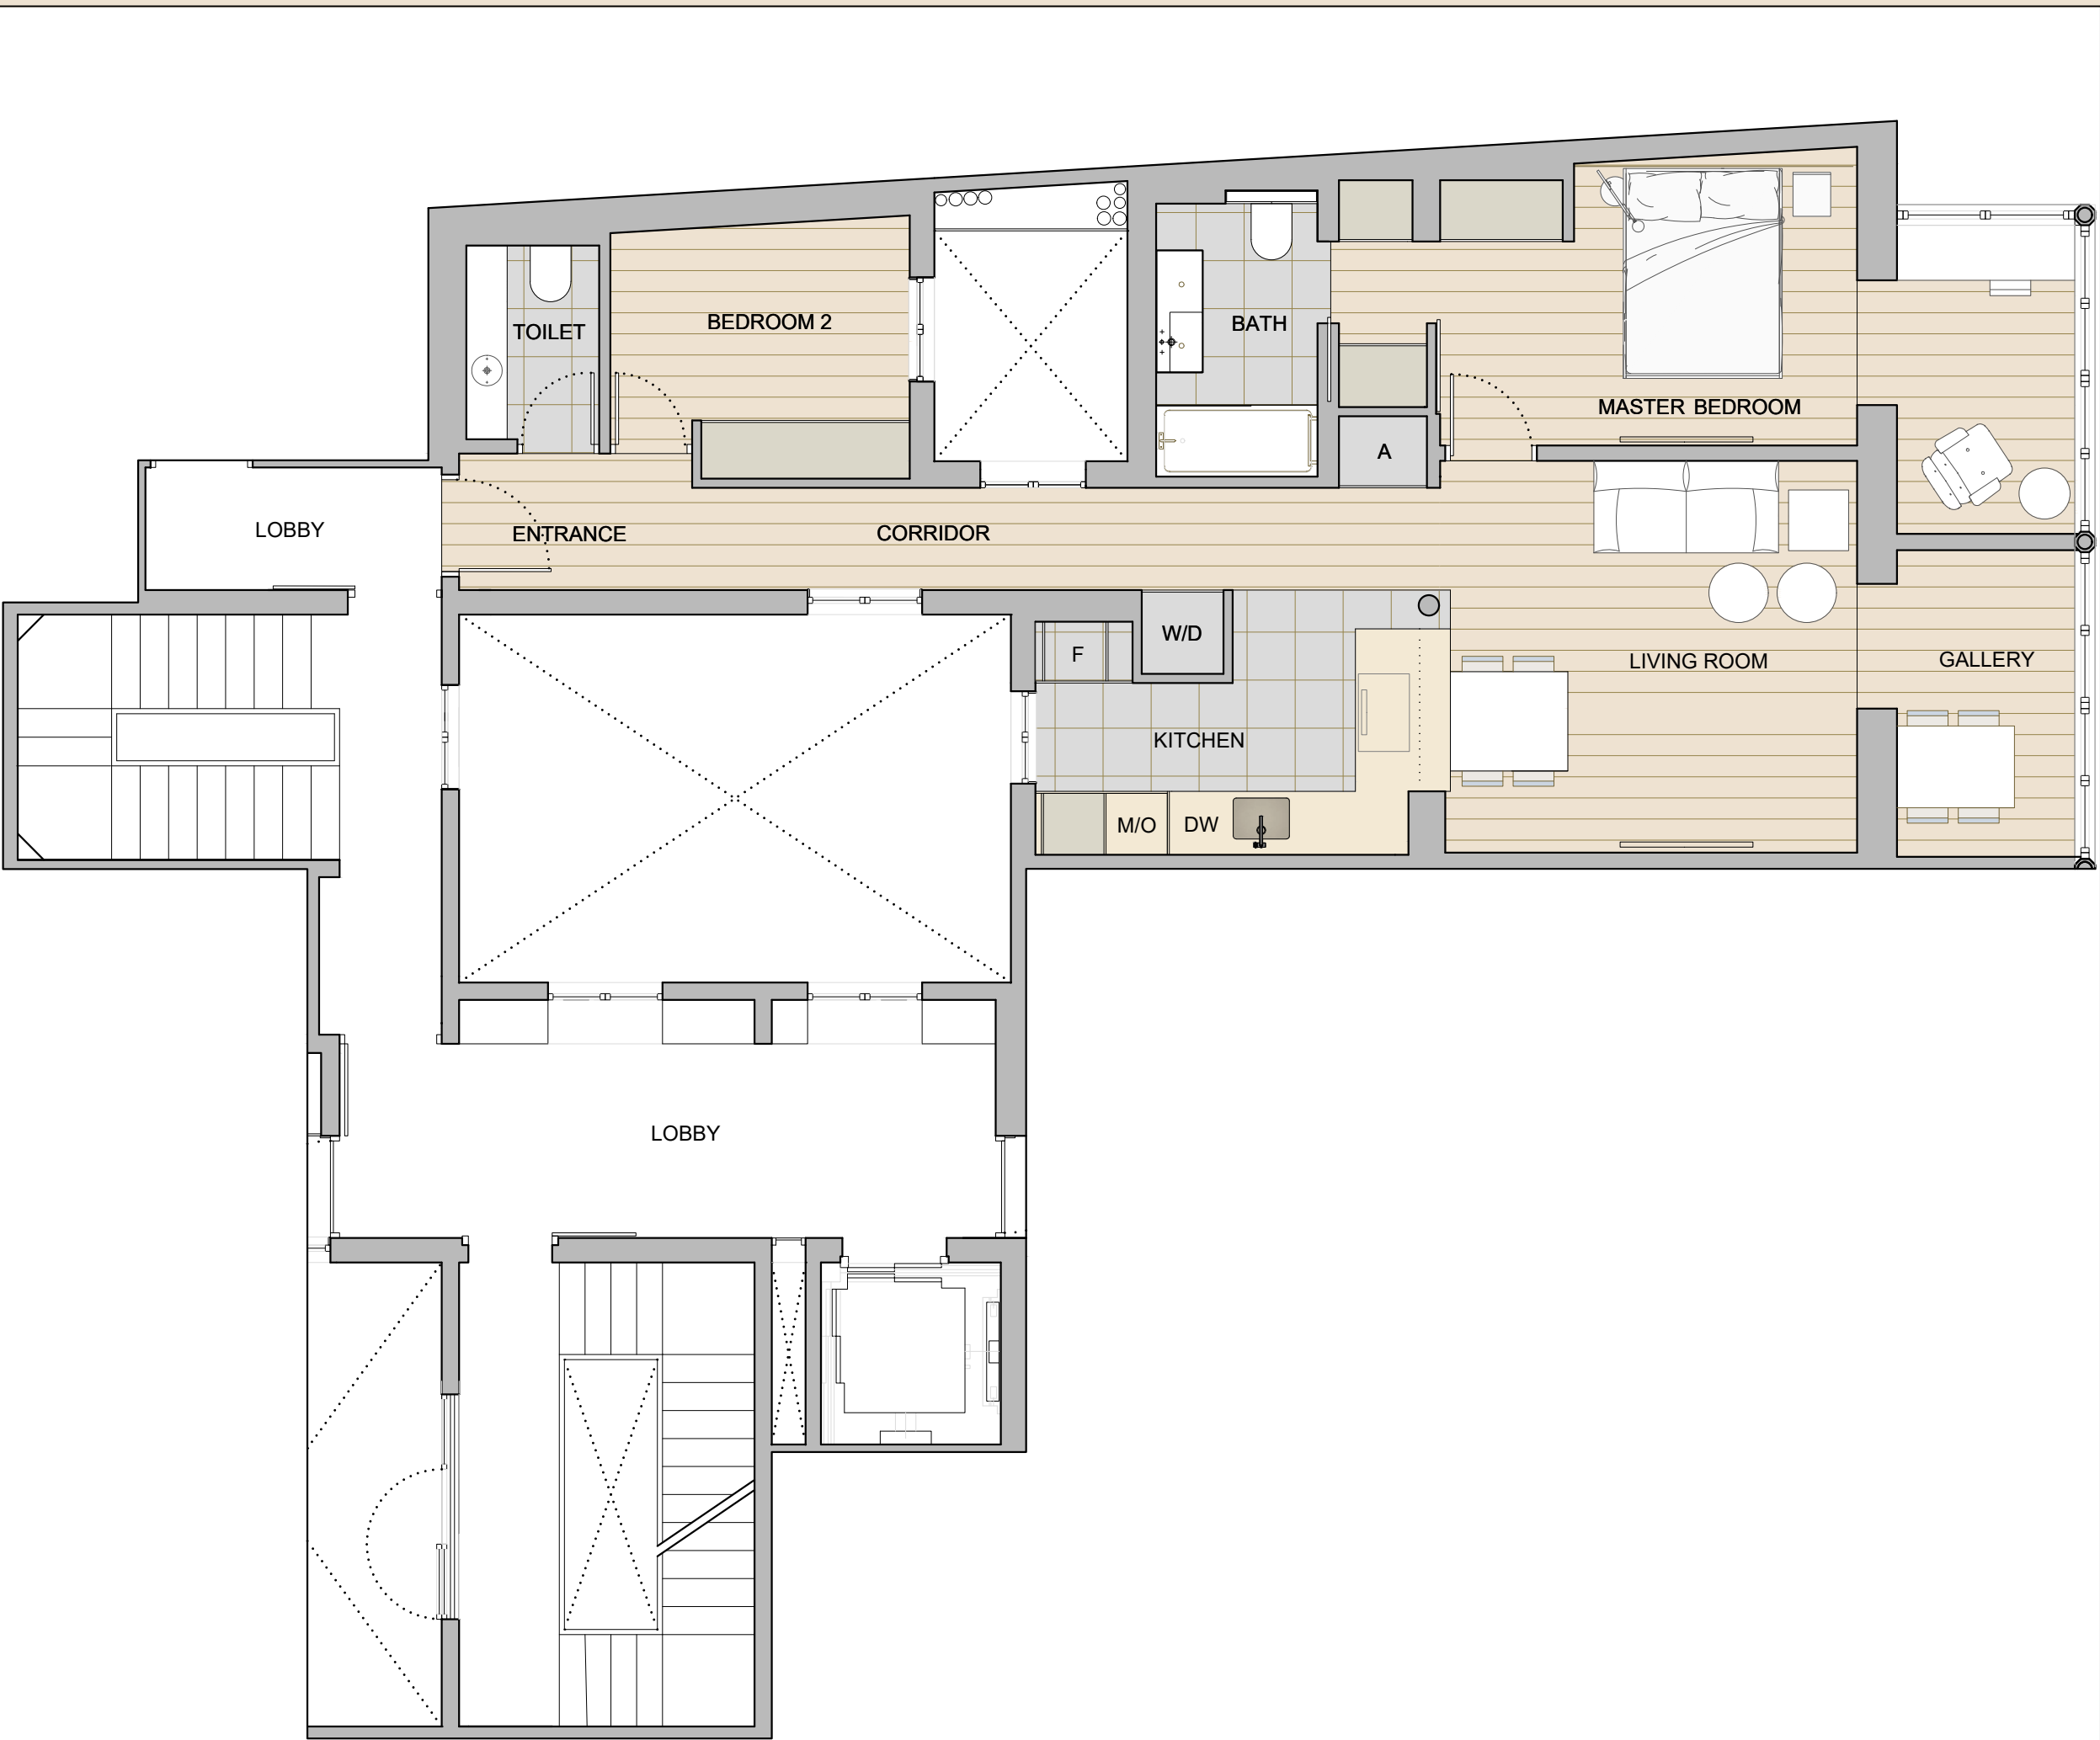

EXTERNAL NET SURFACE ..... **5,10m<sup>2</sup>**  
Balcony ..... **5,10m<sup>2</sup>**

APPLIANCES

- Fridge - Freezer
- Washing Machine - Drying Machine
- Dish Washer
- Microwave / Oven
- Aerothermia

PLAN: TYOLOGY V1A A3 1:100  
MAIN FLOOR A1 1:50

PLAN: TYPOLGY V4A A3 1:100  
FIRST FLOOR A1 1:50

**RAMBLA  
CATALUNYA**  
107-109

THIRD FLOOR SURFACES

	Surfaces
<b>TYPOLOGY V4b</b>	
INTERNAL GROSS SURFACE .....	<b>91,42 m<sup>2</sup></b>
INTERNAL NET SURFACE .....	<b>69,11 m<sup>2</sup></b>
Living room - Dinning room .....	<b>16,10 m<sup>2</sup></b>
Kitchen .....	<b>8,85 m<sup>2</sup></b>
Master Bedroom .....	<b>13,64 m<sup>2</sup></b>
Bedroom 2 .....	<b>6,92 m<sup>2</sup></b>
Bath 1 .....	<b>4,29 m<sup>2</sup></b>
Toilet .....	<b>2,50 m<sup>2</sup></b>
Corridor .....	<b>11,58 m<sup>2</sup></b>
Gallery .....	<b>5,22 m<sup>2</sup></b>
<b>APPLIANCES</b>	
Fridge - Freezer	
Washing Machine - Drying Machine	
Dish Washer	
Microwave / Oven	
Aerothermia	