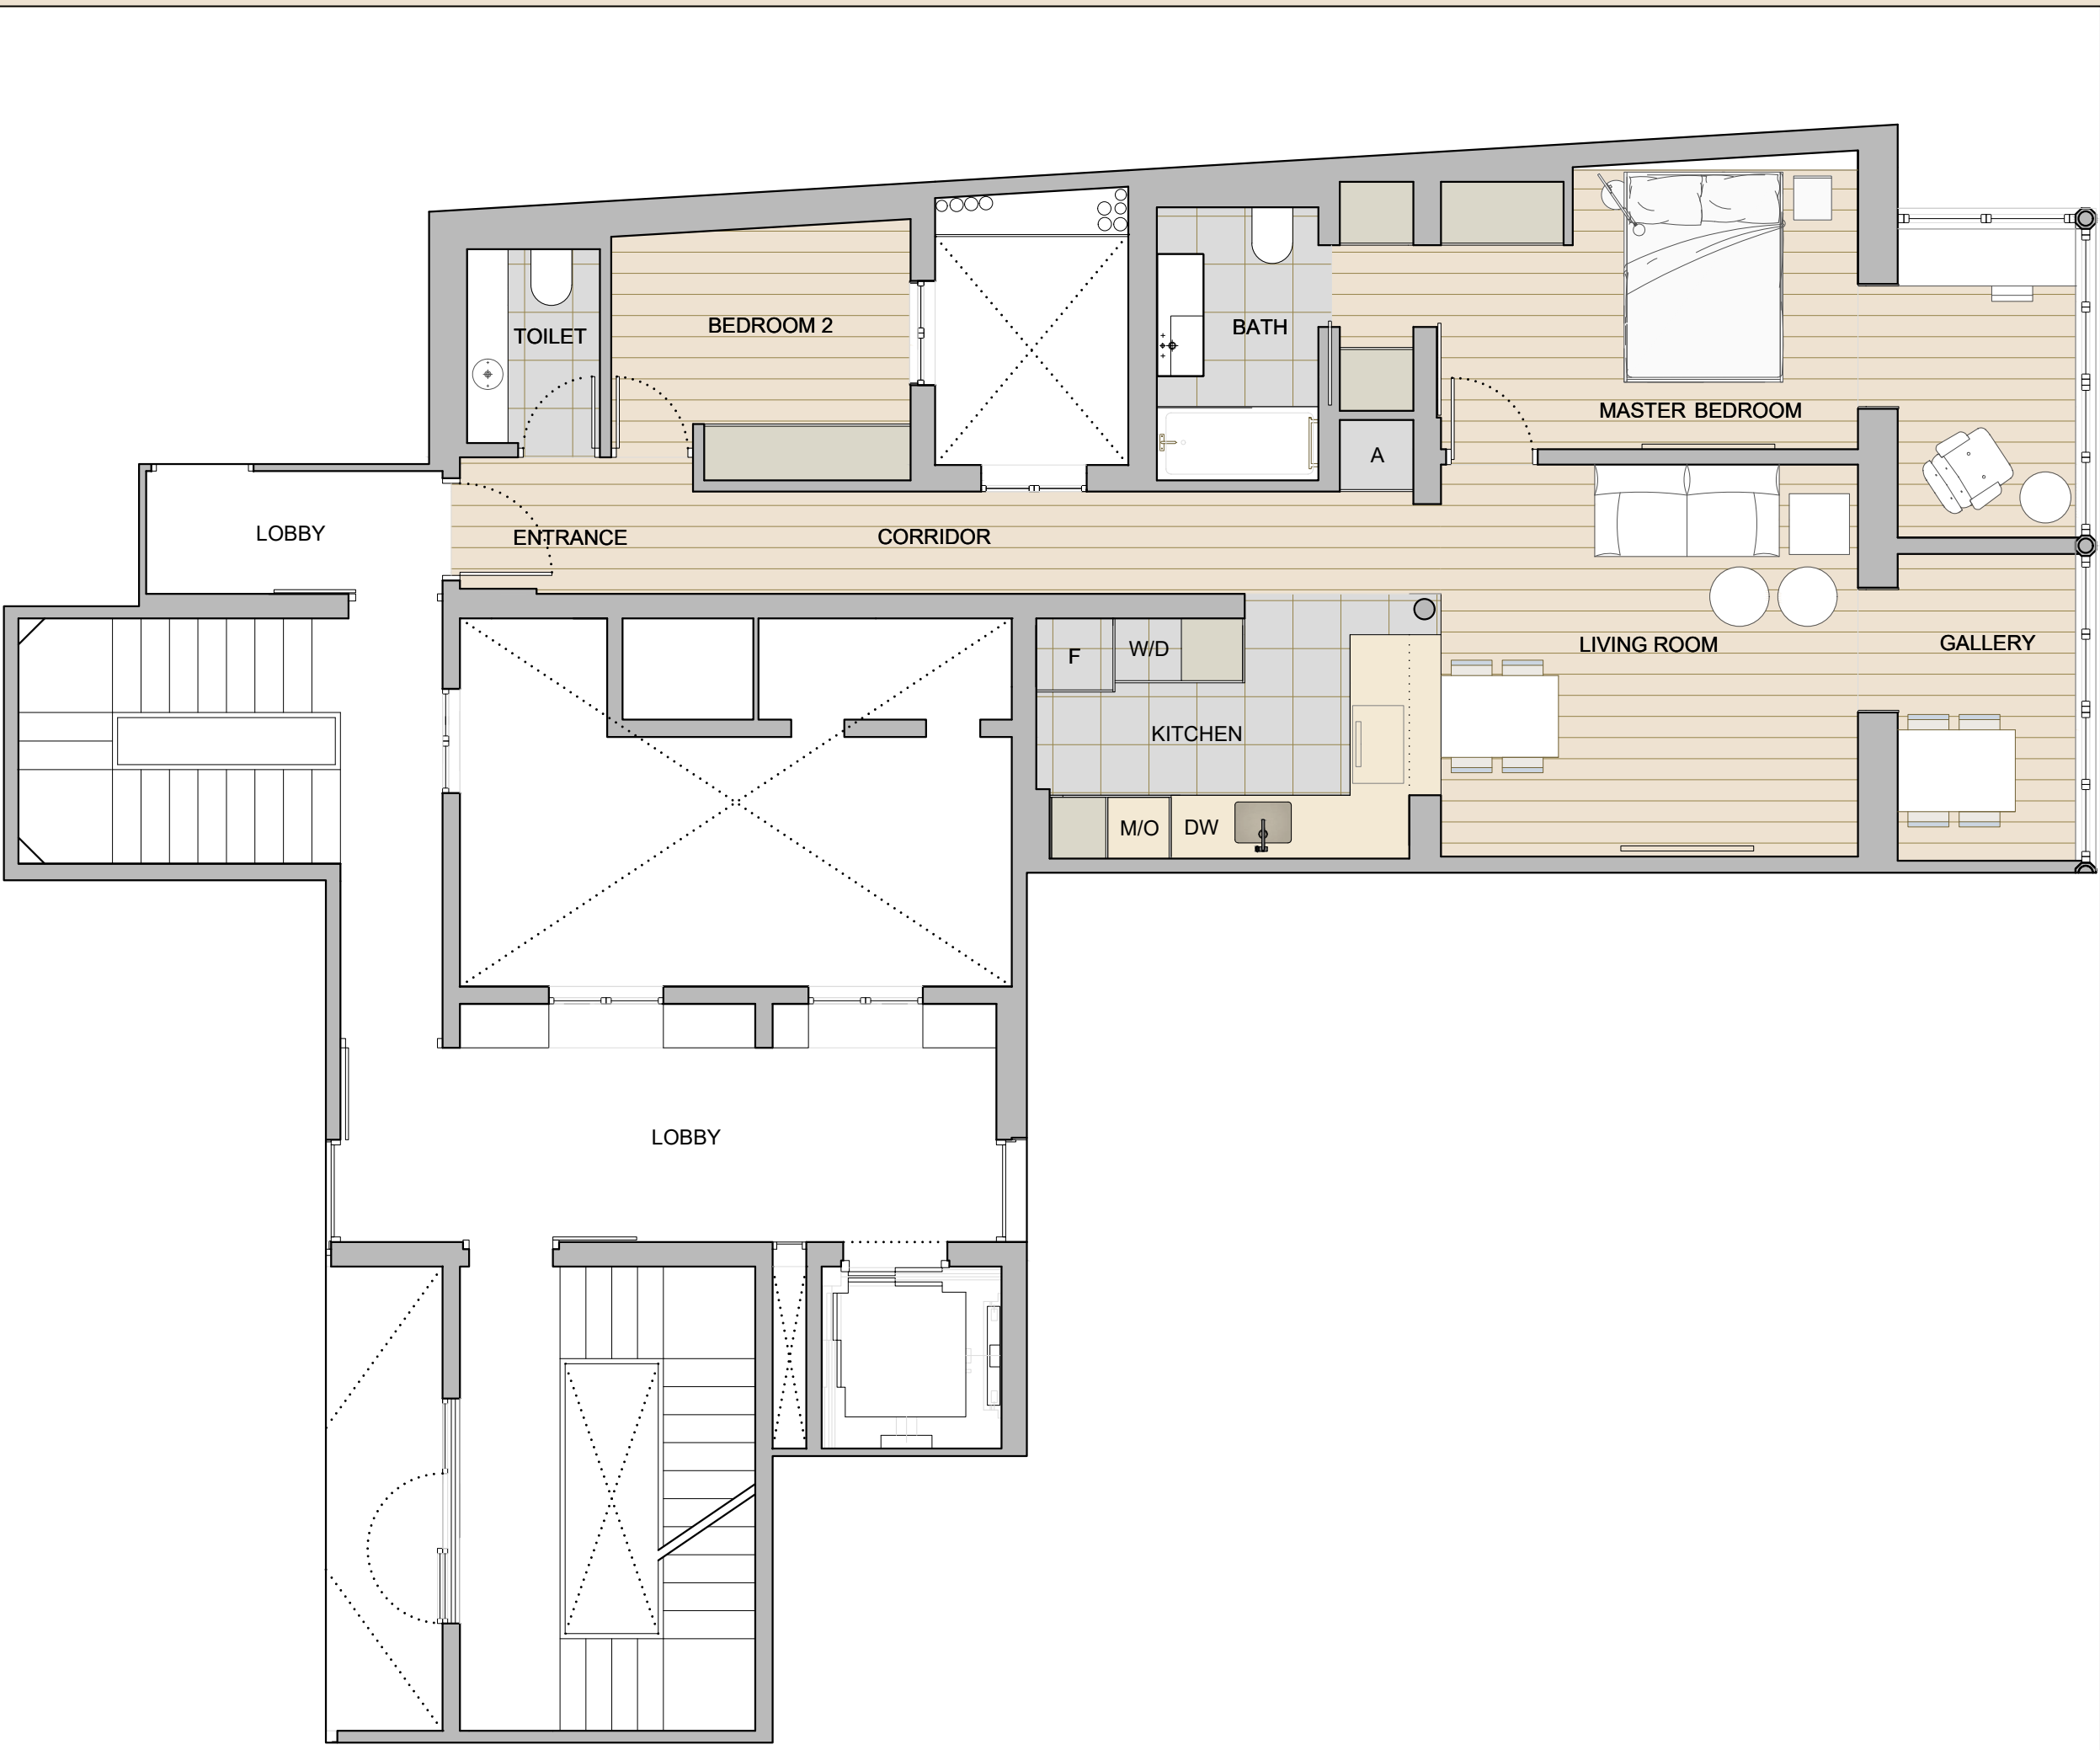

**RAMBLA
CATALUNYA**
107-109

FIRST FLOOR SURFACES

Surfaces	
TYPOLOGY V4a	
INTERNAL GROSS SURFACE	96,23 m²
INTERNAL NET SURFACE	74,14 m²
Living room - Dinning room	16,10 m²
Kitchen	9,41 m²
Master Bedroom	18,90 m²
Bedroom 2	6,92 m²
Bath 1	4,29 m²
Toilet	2,50 m²
Corridor	10,80 m²
Gallery	5,22 m²
APPLIANCES	
Fridge - Freezer	
Washing Machine - Drying Machine	
Dish Washer	
Microwave / Oven	
Aerothermia	

PLAN: TYPOLGY V4A A3 1:100
FIRST FLOOR A1 1:50