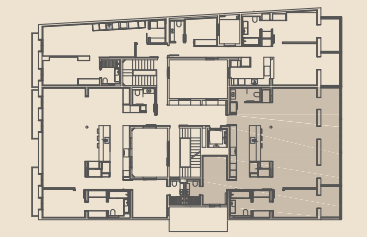

**RAMBLA
CATALUNYA**
107-109

FIRST FLOOR SURFACES

	Surfaces
TPOLOGY V2b	
INTERNAL GROSS SURFACE	148,76 m²
INTERNAL NET SURFACE	
Living room - Dining room	48,29 m²
Kitchen	20,96 m²
Master Bedroom	19,48 m²
Studio	10,86 m²
Bath 1	3,33 m²
Bath 2	4,58 m²
Bath 3	2,76 m²
Gallery	15,78 m²

1. APPLIANCES
   Fridge - Freezer
   Washing Machine - Drying Machine
   Dish Washer
   Microwave / Oven
   Aerothermia