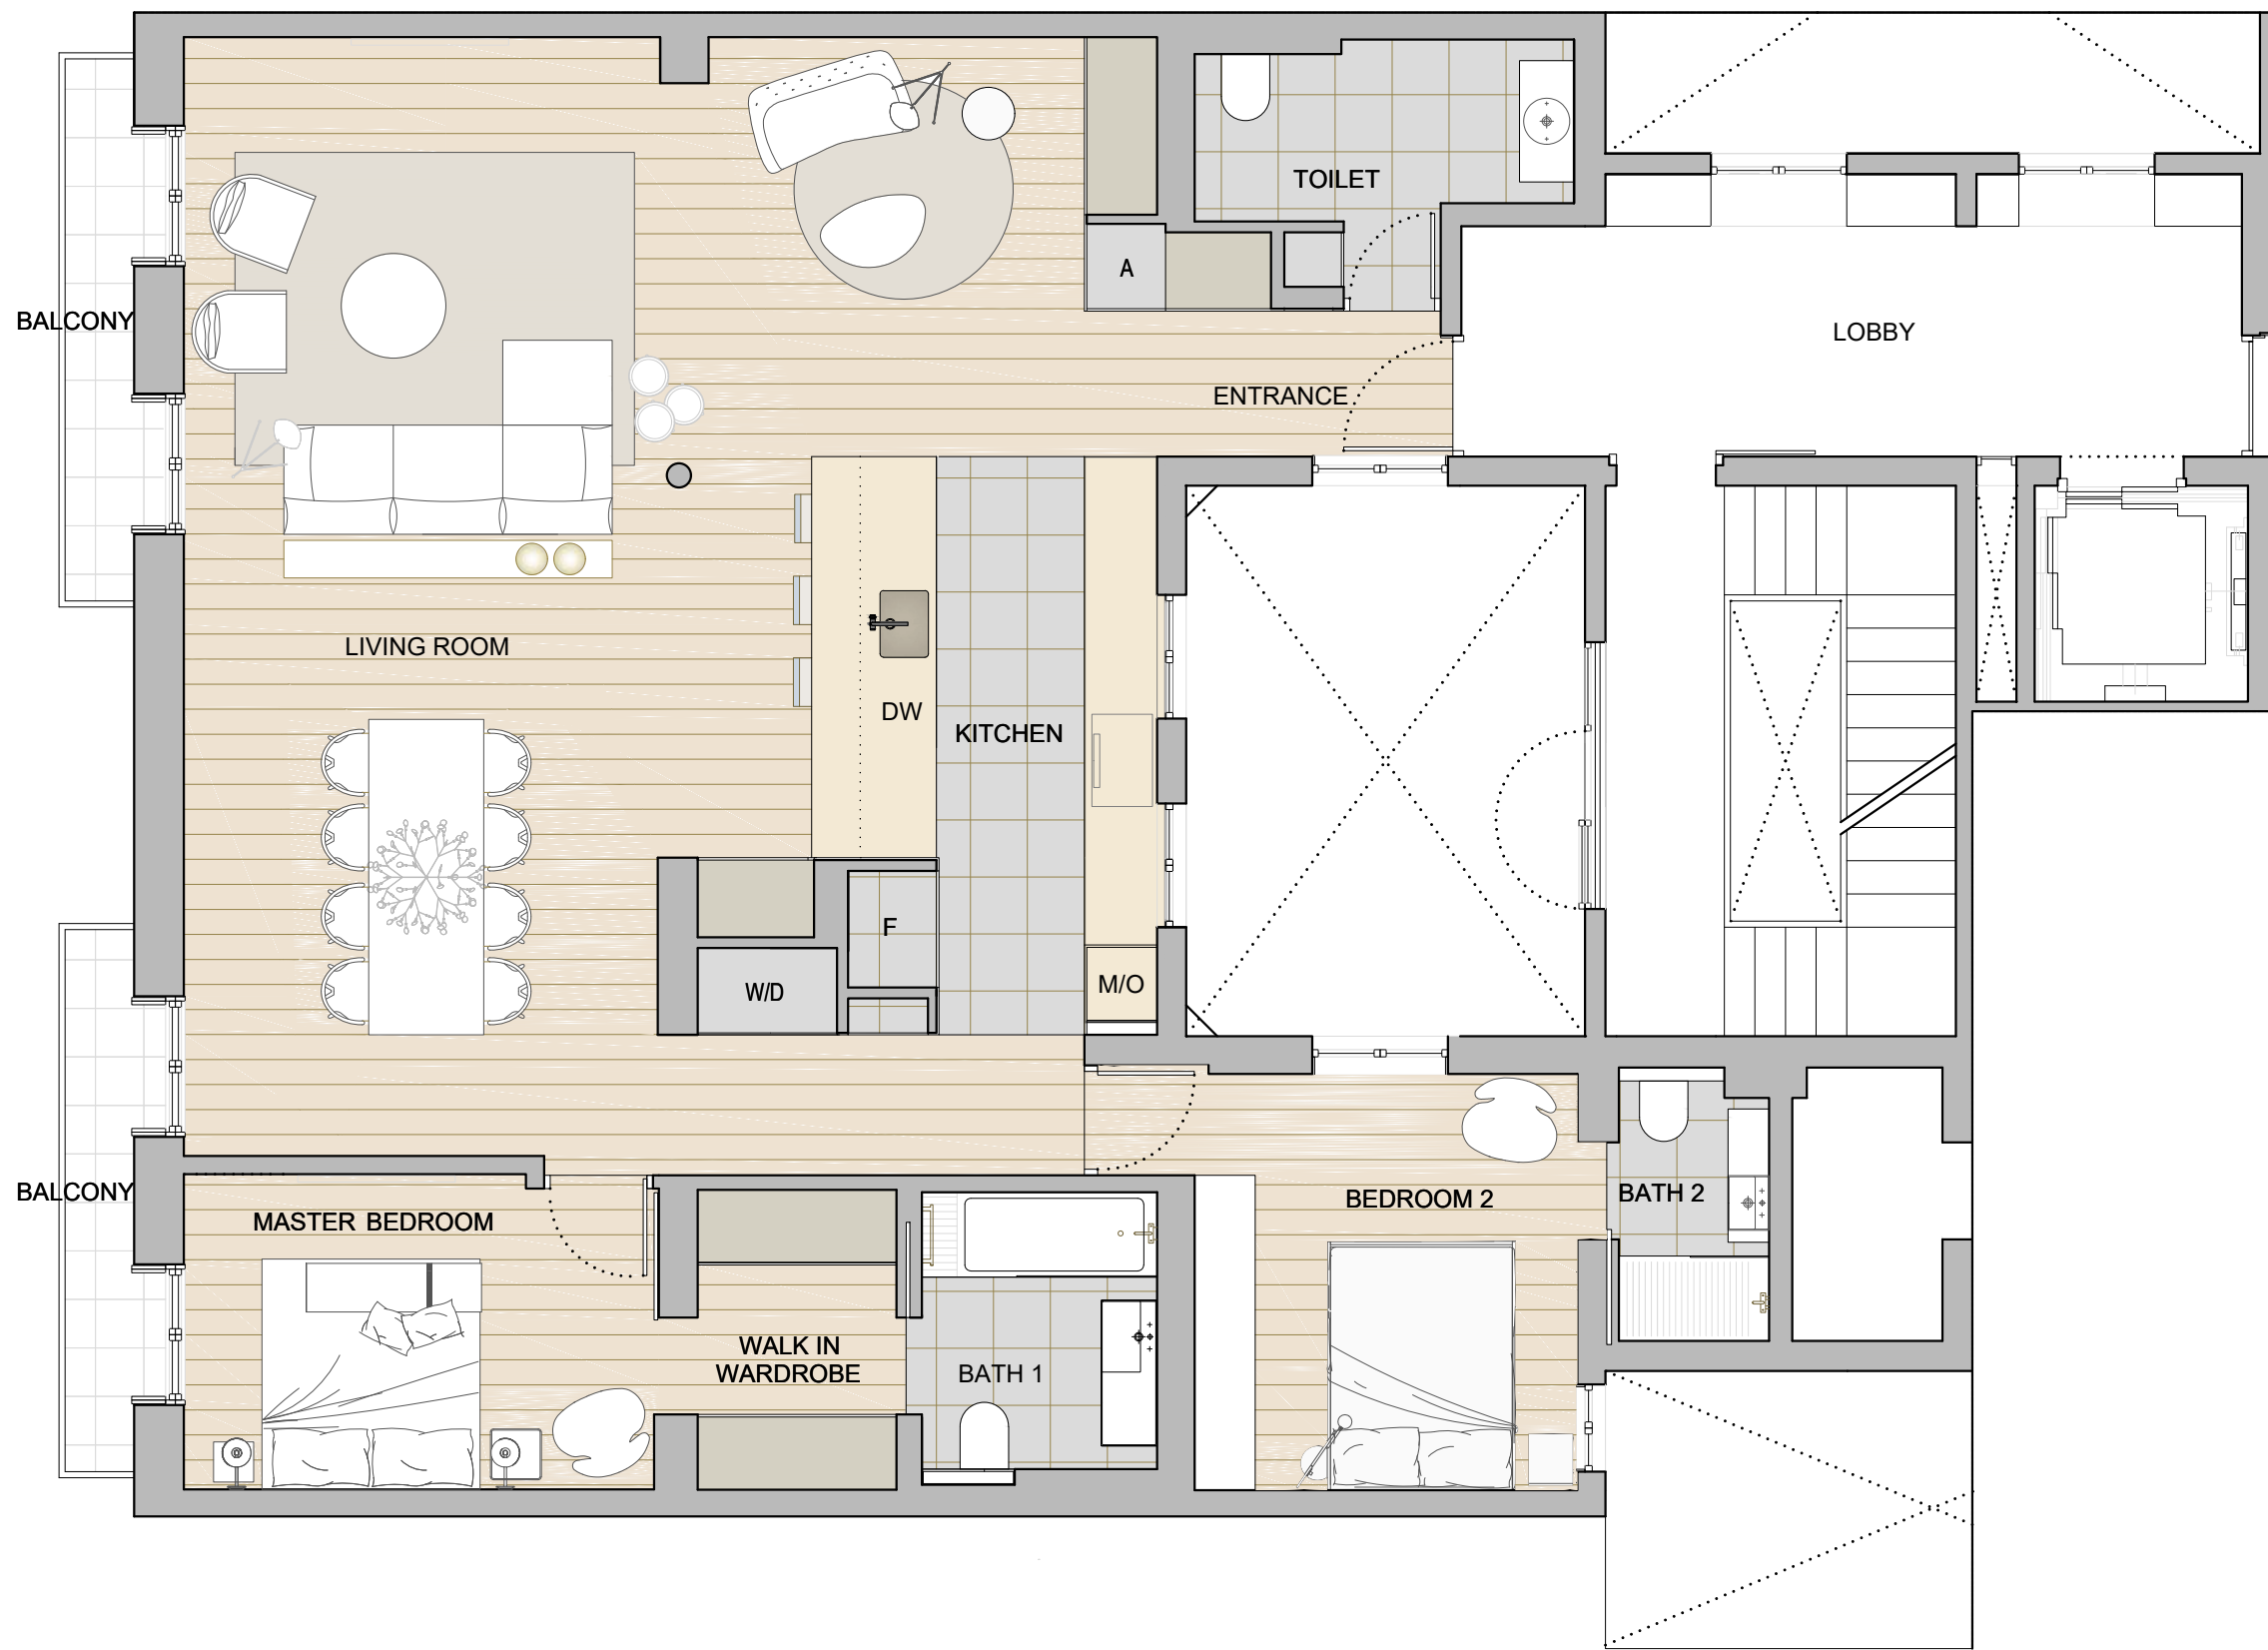

**RAMBLA  
CATALUNYA**  
107-109

MAIN FLOOR SURFACES

**TYOLOGY V1a**

INTERNAL GROSS SURFACE ..... **136,47m<sup>2</sup>**  
EXTERNAL GROSS SURFACE ..... **5,67m<sup>2</sup>**

INTERNAL NET SURFACE ..... **115,17 m<sup>2</sup>**  
Living room - Dinning room ..... **51,51m<sup>2</sup>**  
Kitchen ..... **21,61m<sup>2</sup>**  
Master Bedroom ..... **14,38m<sup>2</sup>**  
Bedroom 2 ..... **11,74m<sup>2</sup>**  
Toilet ..... **5,11m<sup>2</sup>**  
Bath 1 ..... **4,64m<sup>2</sup>**  
Bath 2 ..... **2,78m<sup>2</sup>**  
Entrance ..... **3,39m<sup>2</sup>**

EXTERNAL NET SURFACE ..... **5,10m<sup>2</sup>**  
Balcony ..... **5,10m<sup>2</sup>**

APPLIANCES

- Fridge - Freezer
- Washing Machine - Drying Machine
- Dish Washer
- Microwave / Oven
- Aerothermia

PLAN: TYOLOGY V1A A3 1:100  
MAIN FLOOR A1 1:50

**RAMBLA  
CATALUNYA**  
107-109

FIRST FLOOR SURFACES

Surfaces

**TYPOLOGY V1b**

INTERNAL GROSS SURFACE ..... **134,57 m<sup>2</sup>**  
EXTERNAL GROSS SURFACE ..... **5,67 m<sup>2</sup>**

INTERNAL NET SURFACE .....  
Living room - Dining room ..... **51,51 m<sup>2</sup>**  
Kitchen ..... **21,61 m<sup>2</sup>**  
Master Bedroom ..... **14,38 m<sup>2</sup>**  
Bedroom 2 ..... **11,74 m<sup>2</sup>**  
Toilet ..... **3,66 m<sup>2</sup>**  
Bath 1 ..... **4,64 m<sup>2</sup>**  
Bath 2 ..... **2,78 m<sup>2</sup>**  
Entrance ..... **3,39 m<sup>2</sup>**