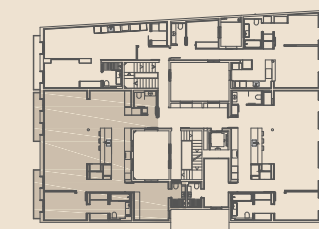

EXTERNAL NET SURFACE ..... **5,10 m<sup>2</sup>**  
Balcony ..... **5,10 m<sup>2</sup>**

APPLIANCES

- Fridge - Freezer
- Washing Machine - Drying Machine
- Dish Washer
- Microwave / Oven
- Aerothermia

PLAN: **TYPOLOGY V1B** A3 1:100  
**FIRST, SECOND AND THIRD FLOOR** A1 1:50