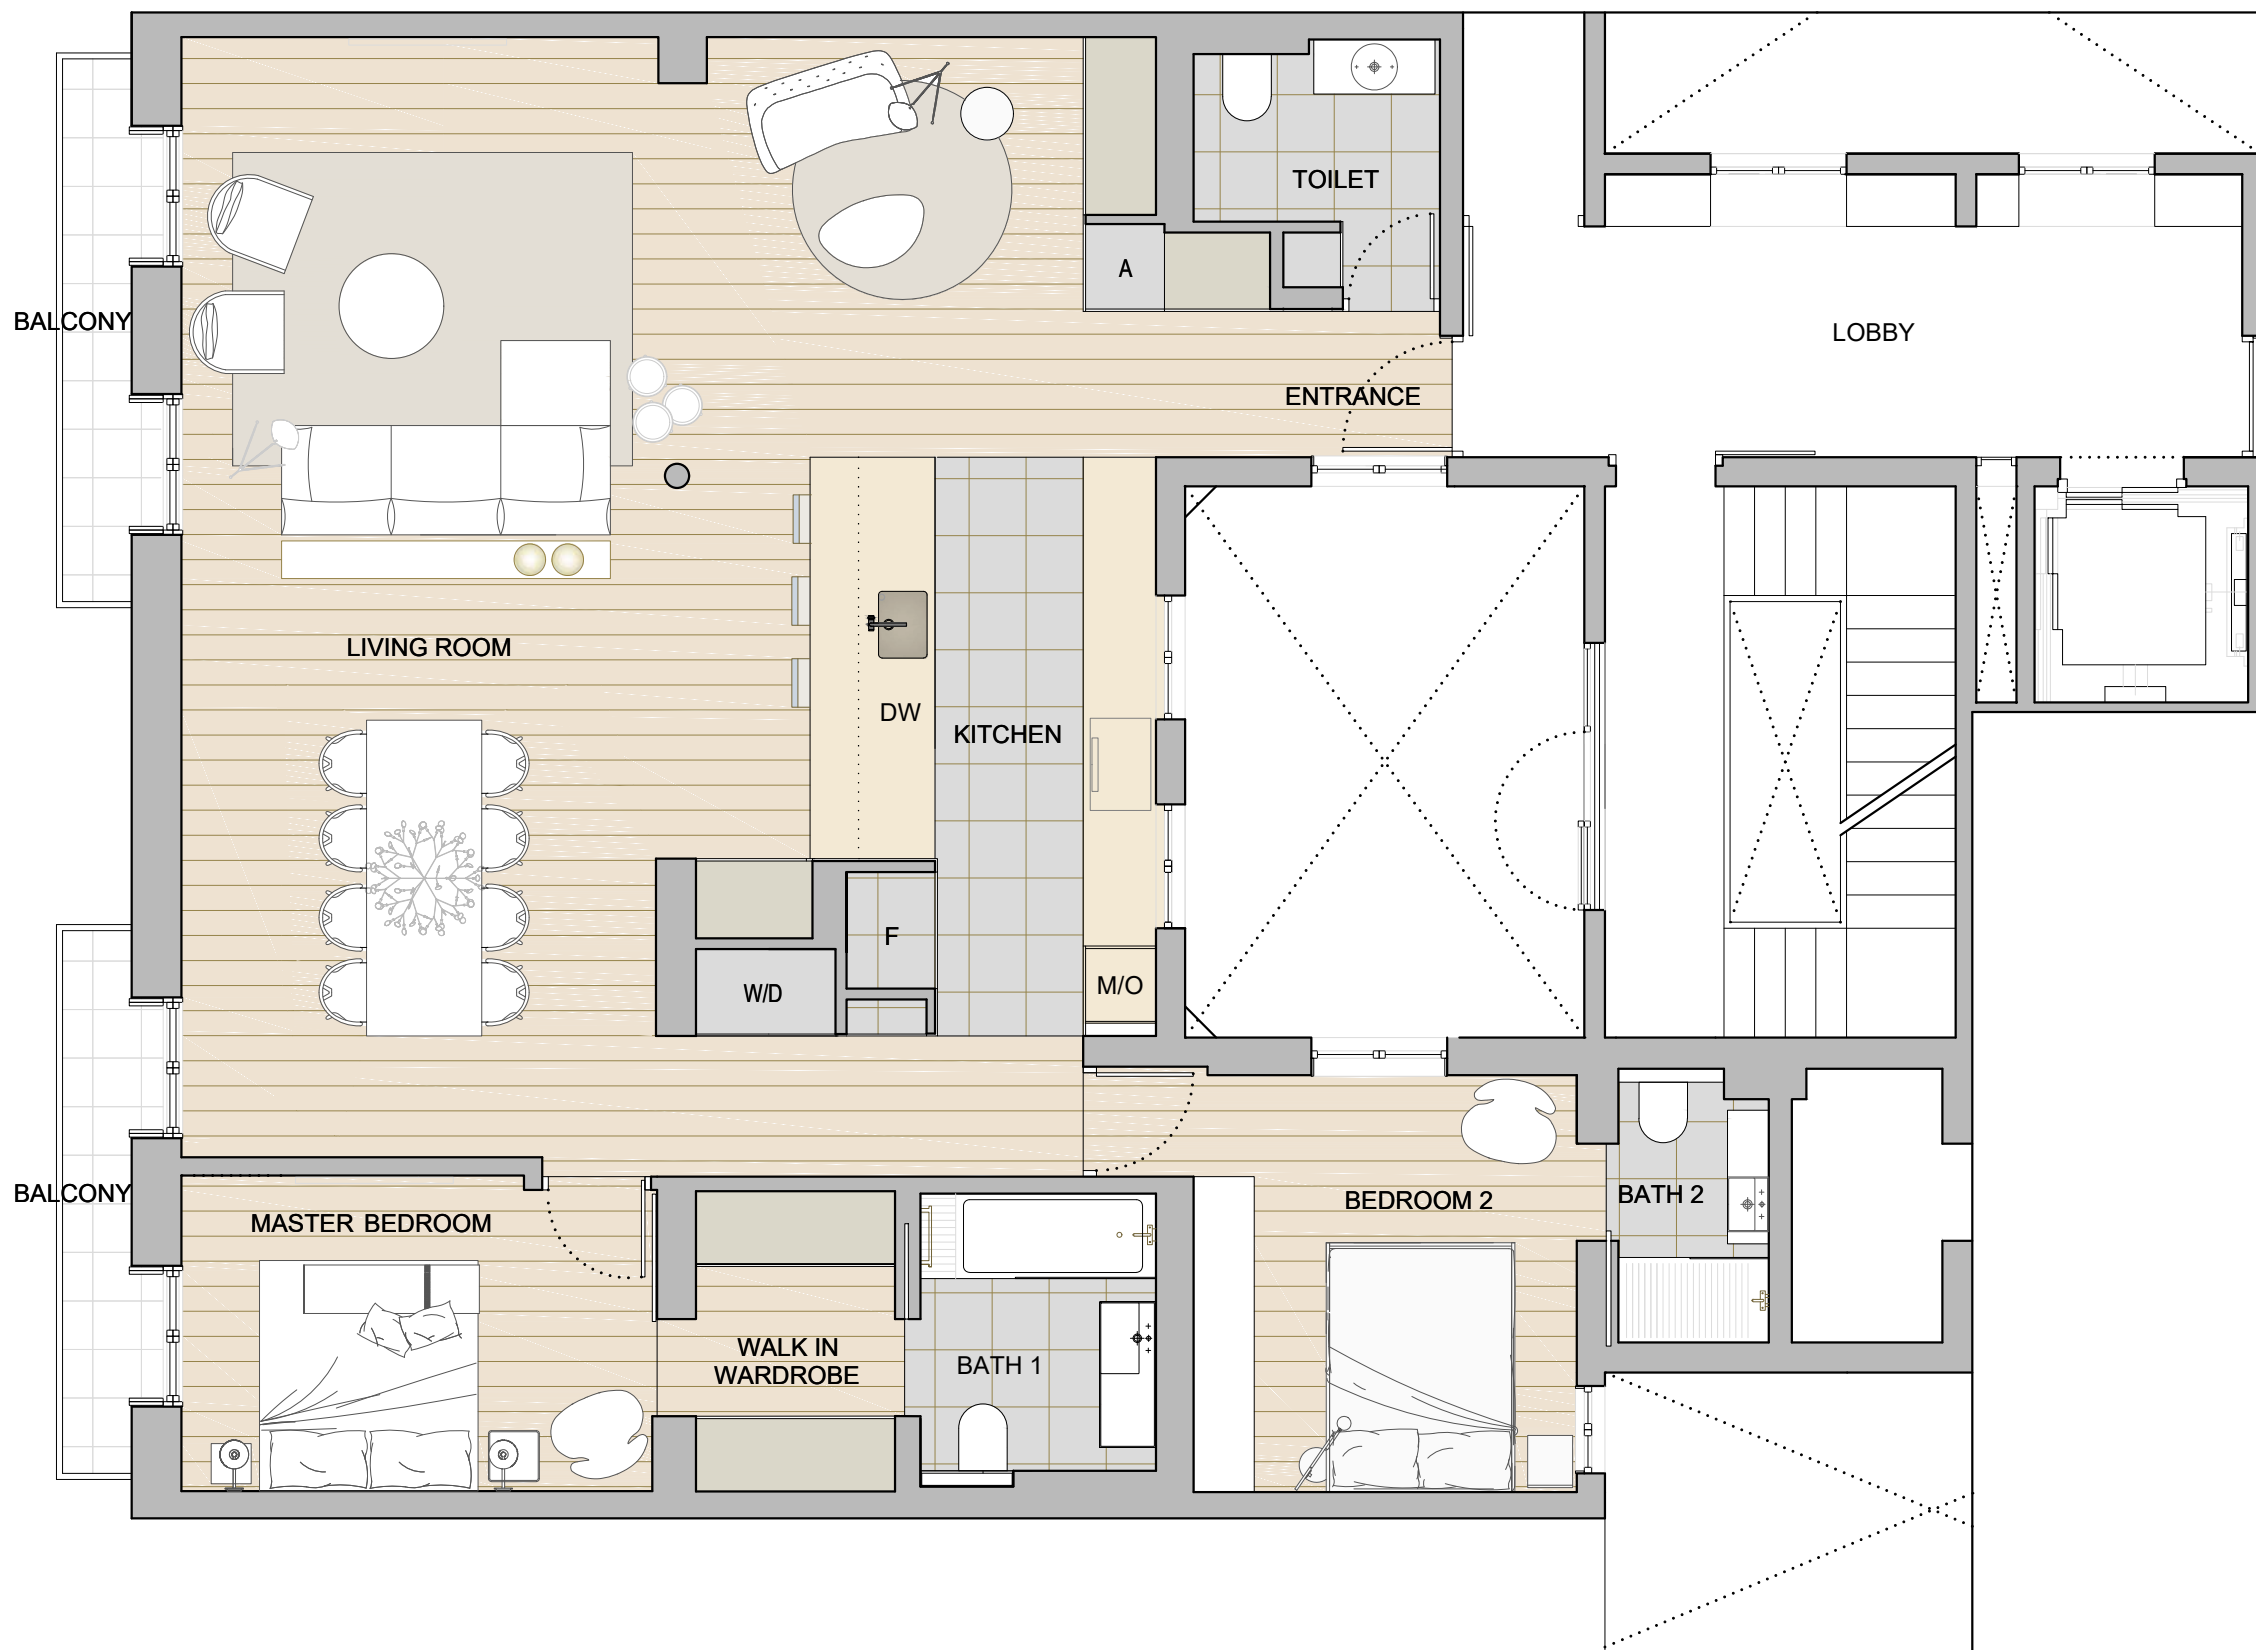

**RAMBLA  
CATALUNYA**  
107-109

MAIN FLOOR SURFACES

**TYOLOGY V1a**

INTERNAL GROSS SURFACE ..... **136,47m<sup>2</sup>**  
EXTERNAL GROSS SURFACE ..... **5,67m<sup>2</sup>**

INTERNAL NET SURFACE ..... **115,17 m<sup>2</sup>**  
Living room - Dinning room ..... **51,51m<sup>2</sup>**  
Kitchen ..... **21,61m<sup>2</sup>**  
Master Bedroom ..... **14,38m<sup>2</sup>**  
Bedroom 2 ..... **11,74m<sup>2</sup>**  
Toilet ..... **5,11m<sup>2</sup>**  
Bath 1 ..... **4,64m<sup>2</sup>**  
Bath 2 ..... **2,78m<sup>2</sup>**  
Entrance ..... **3,39m<sup>2</sup>**

EXTERNAL NET SURFACE ..... **5,10m<sup>2</sup>**  
Balcony ..... **5,10m<sup>2</sup>**

APPLIANCES

- Fridge - Freezer
- Washing Machine - Drying Machine
- Dish Washer
- Microwave / Oven
- Aerothermia

PLAN: TYOLOGY V1A A3 1:100  
MAIN FLOOR A1 1:50

**RAMBLA  
CATALUNYA**  
107-109

FIRST FLOOR SURFACES

Surfaces

**TYPOLOGY V1b**

INTERNAL GROSS SURFACE ..... **134,57 m<sup>2</sup>**  
EXTERNAL GROSS SURFACE ..... **5,67 m<sup>2</sup>**

INTERNAL NET SURFACE .....  
Living room - Dining room ..... **51,51 m<sup>2</sup>**  
Kitchen ..... **21,61 m<sup>2</sup>**  
Master Bedroom ..... **14,38 m<sup>2</sup>**  
Bedroom 2 ..... **11,74 m<sup>2</sup>**  
Toilet ..... **3,66 m<sup>2</sup>**  
Bath 1 ..... **4,64 m<sup>2</sup>**  
Bath 2 ..... **2,78 m<sup>2</sup>**  
Entrance ..... **3,39 m<sup>2</sup>**

EXTERNAL NET SURFACE ..... **5,10 m<sup>2</sup>**  
Balcony ..... **5,10 m<sup>2</sup>**

APPLIANCES

- Fridge - Freezer
- Washing Machine - Drying Machine
- Dish Washer
- Microwave / Oven
- Aerothermia

PLAN: **TYPOLOGY V1B** A3 1:100  
**FIRST, SECOND AND THIRD FLOOR** A1 1:50